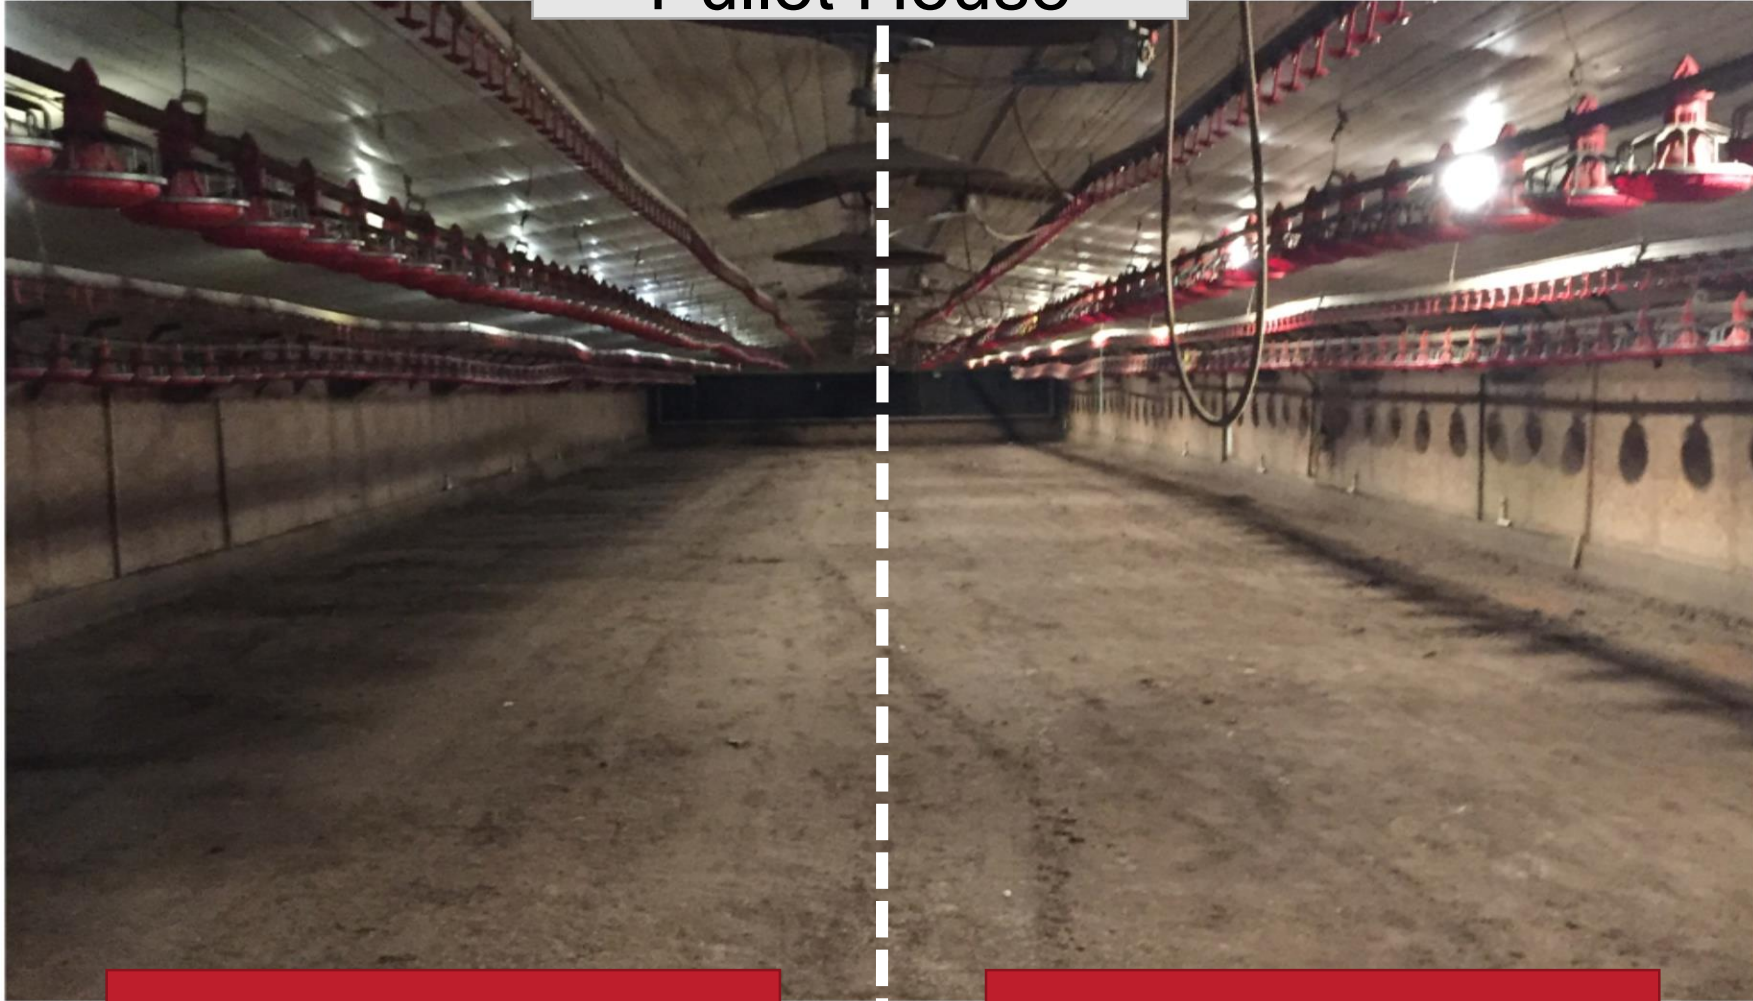

AG LIGHTING
INNOVATIONS

OUR LIGHTS ARE FARM TESTED !

AG 15 / 25

AG 30

SPECIFICATIONS

	AG 15	AG 25	AG 30
Type	LED Module	LED Module	LED Module
Wattage	15 W	25 W	30 W
Lumens	1200	2165	2500
Voltage	120 v/AC	120 v/AC	120 v/AC
CRI	> 80	> 80	> 80
Size	5.5" x 4.3" x .55"	5.5" x 4.3" x .55"	6.5" x 4.3" x .55"
Dimmable	Yes	Yes	Yes
Color***	3000 K / 5000 K	3000 K / 5000K	3000 K / 5000 K
LED Chips	Samsung 2835	Samsung 2835	Samsung 2835
Certification	UL	UL	UL
IP Rating	IP65*	IP65*	IP65*
Lifespan (Hours)	25000	25000	25000
Limited Warranty (Years)	5	5	5

* Resistant to dust and sprayed water

*** Different color temperatures by request, depending on quantity

Broiler House

Pullet House

Existing Lighting

Ag Lighting Innovations

Pullet House

100% Brightness

- **A LIGHT FIXTURE, NOT A BULB!**
Low Profile, easy to clean
- **20 FOOT CENTERS**
Less fixtures per barn
- **5+ FOOTCANDLES**
Provides greater than 5 ft/c on the ground and dims to less than 0.25 ft/c
- **NO SHADOWS**
Complete 360° with no shadows providing consistent lighting from “wall to wall”